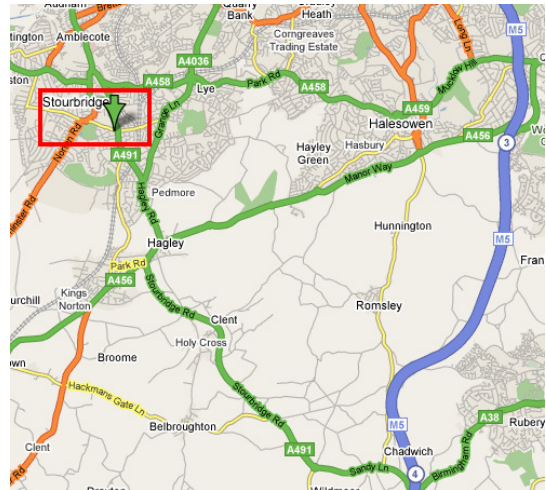

Heath Lane Consulting Rooms

7 Heath Lane
Oldswinford
Stourbridge
West Midlands
DY8 1RF

Tel. +44 01384 396146
Fax. +44 01384 441391

General Enquires:
enquiries@heathlaneconsultingrooms.com

The rooms are very well located being just half a mile from a Stourbridge town centre and a three minute walk from the nearest train station (Stourbridge Junction,) making it convenient for people travelling from Birmingham, Worcester, Kidderminster, Halesowen and Stourbridge.

Approx 8miles from the M5 Junction 4 (Bromsgrove) and 5 miles from M5 Junction 3 (Halesowen)

Heath Lane Consulting Rooms
7 Heath Lane
Oldswinford
Stourbridge
West Midlands
DY8 1RF

Tel. 01384 396146

Fax. 01384 441931

15 minutes from Junctions 3 and 4 of the M5. 5 minutes walk from Stourbridge Junction railway station and bus station.