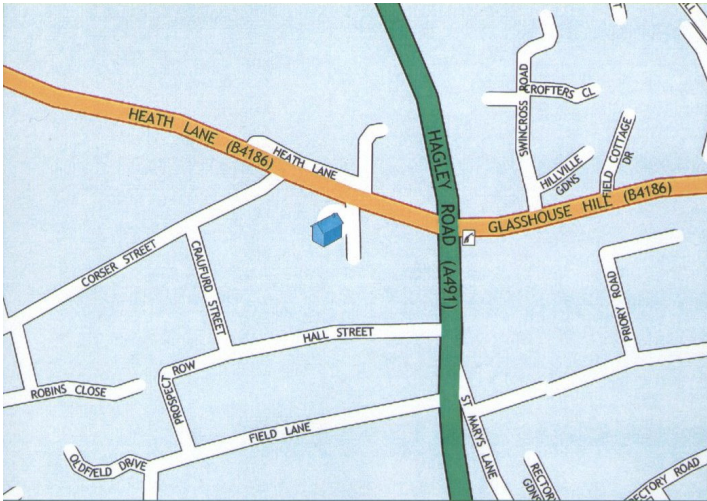

Heath Lane Consulting Rooms

7 Heath Lane
Oldswinford
Stourbridge
West Midlands
DY8 1RF

Tel. +44 01384 396146
Fax. +44 01384 441391

General Enquires:
enquiries@heathlaneconsultingrooms.com

The rooms are very well located being just half a mile from a Stourbridge town centre and a three minute walk from the nearest train station (Stourbridge Junction,) making it convenient for people travelling from Birmingham, Worcester, Kidderminster, Halesowen and Stourbridge.

Approx 8miles from the M5 Junction 4 (Bromsgrove) and 5 miles from M5 Junction 3 (Halesowen)

Heath Lane Consulting Rooms
7 Heath Lane
Oldswinford
Stourbridge
West Midlands
DY8 1RF

Tel. 01384 396146

Fax. 01384 441931

15 minutes from Junctions 3 and 4 of the M5. 5 minutes walk from Stourbridge Junction railway station and bus station.